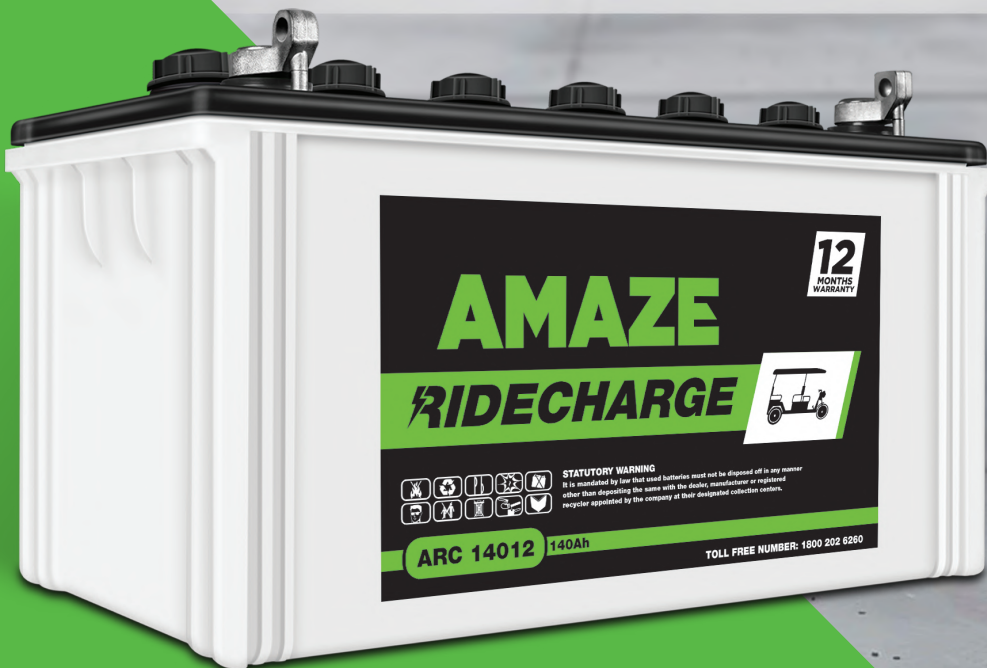

# AMAZE

## POWER YOUR RIDE

WITH

# RIDECHARGE

E-RICKSHAW BATTERY

# E-Rickshaw Batteries

Power your ride

AMAZE RIDECHARGE batteries are custom designed for bumpy Indian roads with intermittent stops. It assures top-class performance and superior quality which provides maximum mileage per charge, ensuring best experience.